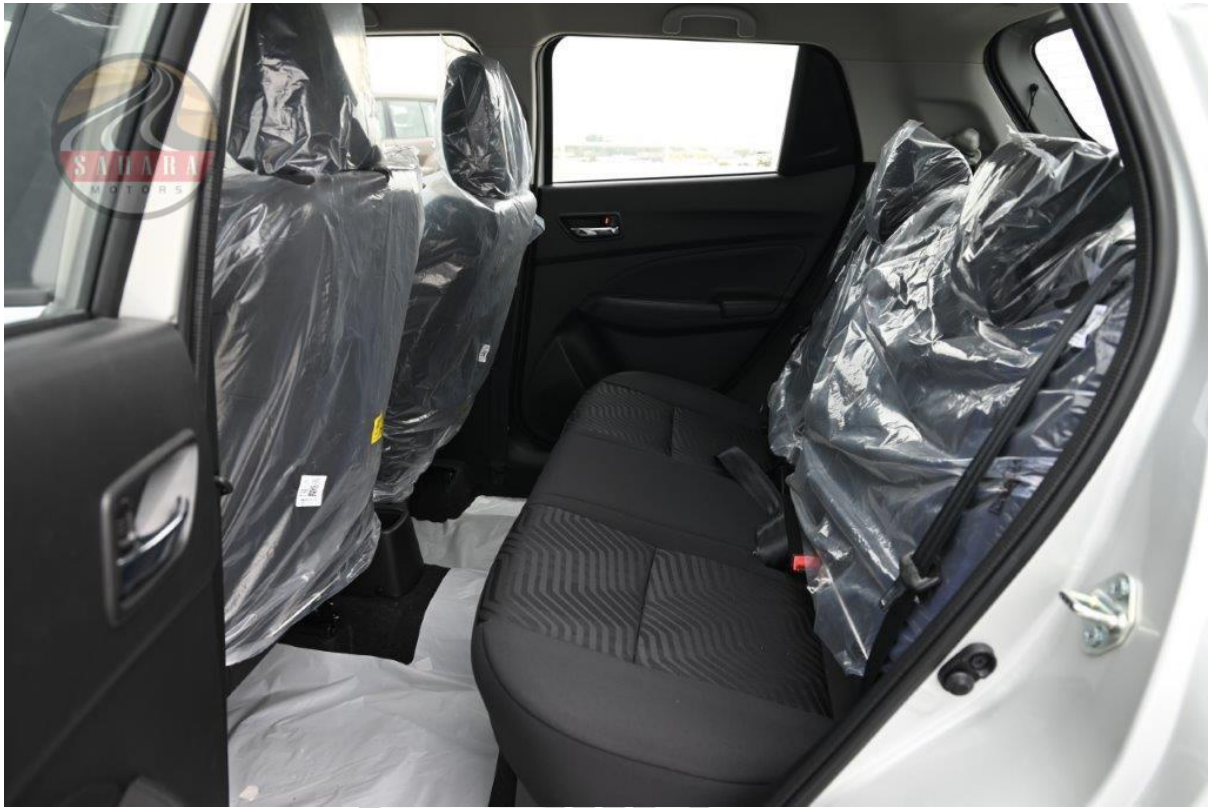

SAHARA MOTORS FZE
+971561144253, +971544400938

YOUR DREAM CAR STORE
www.saharamotorsfze.com

Showroom 19, DAZ (DUCAMZ), Ras Al Khor - Dubai - United Arab Emirates

info@saharamotorsfze.com

+971561144253, +971544400938